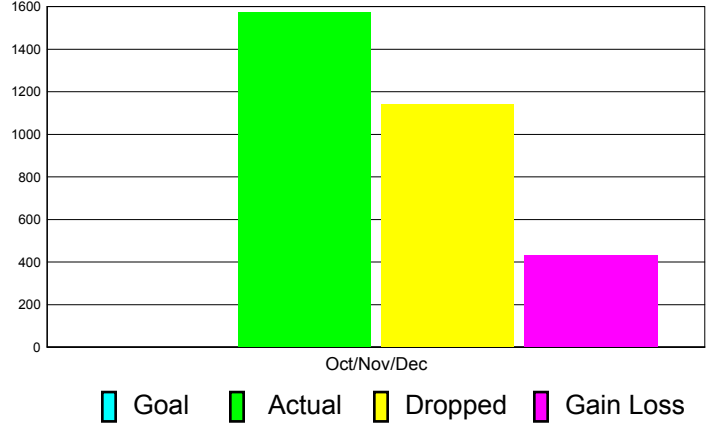

Membership Results 2011-2012

Goal, New, Dropped, Gain/Loss