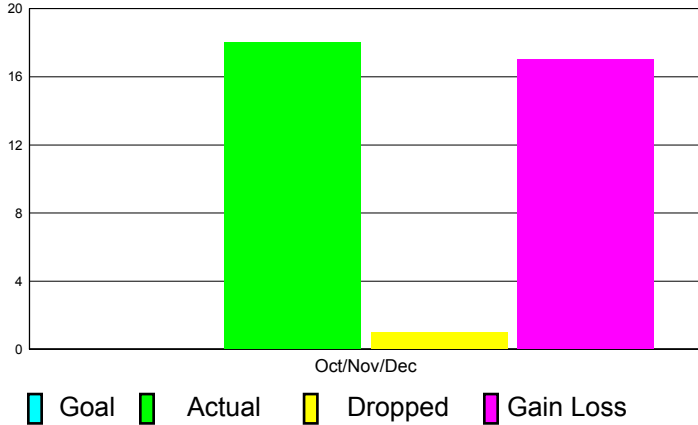

GMT Reports for District (or Undistricted) **District 381**

GMT: PAUL CHOR HO FAN

Location: CHINA

GMT CA: 5

CLUBS

Club Results
2011-2012

Clubs
2010-2011

Month	New Club Goal	Actual New Clubs	Actual Dropped Clubs	Gain/Loss of Clubs	Gain/Loss of Clubs
Oct/Nov/Dec	0	18	1	17	-1
Totals	0	18	1	17	-1

Club Results 2011-2012

Goal, New, Dropped, Gain/Loss

Comparison of Club Gain/Loss

Current Year Compared to the Previous Year

YTD Status Quo Clubs 2010-2011

Status Quo Clubs Compared to Status Quo Members

MEMBERSHIP