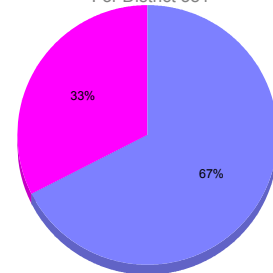

Goal, New, Dropped, Gain/Loss

Comparison of Membership Gain/Loss

Current Year Compared to the Previous Year

Gender Comparison 2010-2011

For District 381

Oct/Nov/Dec

■ Male ■ Female