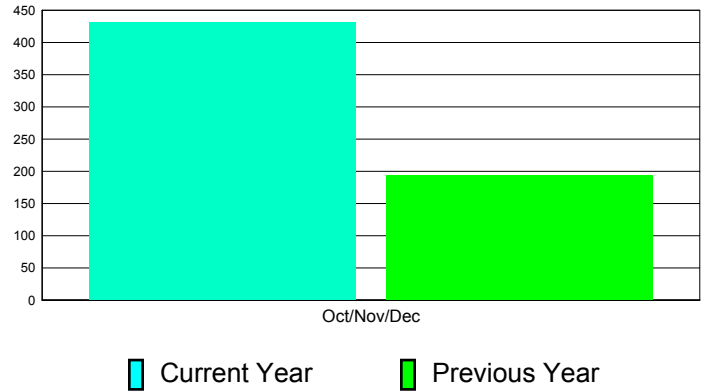

Comparison of Membership Gain/Loss

Current Year Compared to the Previous Year